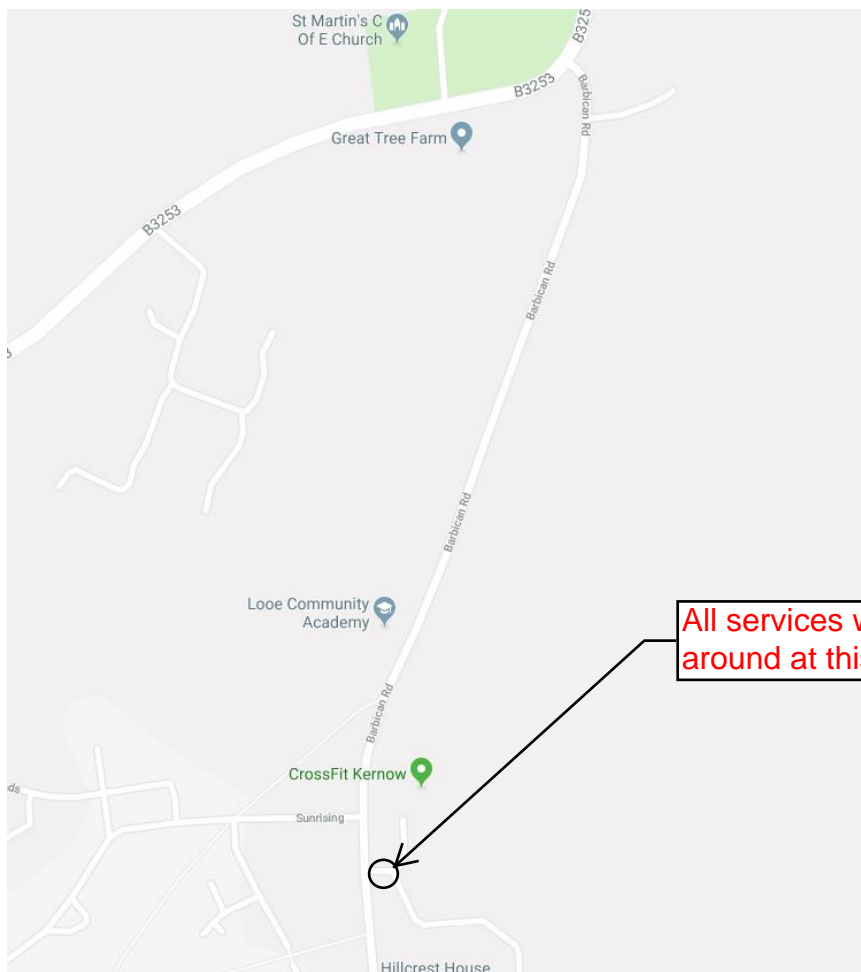

CUSTOMER NOTICE

Looe Barbican Roadworks

Due to works taking place by Cormac under temporary lights or closures services will operate as follows along Barbican Road:

3rd – 7th September: Turn at Sunrising

8th – 9th September: Normal service

10th – 14th September: Turn at Sunrising

15th – 16th September: Normal service

17th – 18th September: No Service (Road Closed)

19th September onwards: Normal service.

All services will turn around at this point